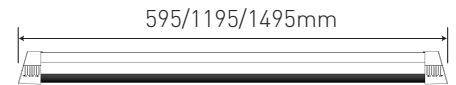

Mechanical Characteristics

Certification	CE / Rohs / Dmark
Ingress protection rating(IP)	IP44
Impact resistance(IK)	IK07
Ambient temperature	-20~40°C
Protective class	Class I
Glow wire	650°C
Profile	White coating metal+PMMA prismatic diffuser
Cable entry	One cable entry at each endcap and two top entries at the back of the luminaire
Terminal	5x2.5mm ² push-in terminal
Housing color	White
Weight(Net)	600mm-1.8KG / 1250mm-2.8KG / 1550mm-3.3KG
Installation	Surface mounted / Cable wire / Wire suspension Wall mounted

Photometrical Characteristics

CCT	3000 / 4000 / 5000 / 6500K
CCT Adjustable	3000K-4000K
CRI	80~95
Luminous flux	1430~7500lm
Luminous efficacy (with frost film)	600mm : 130lm/W 1200/1500mm : 140lm/W
Luminous efficacy (without frost film)	600mm : 150lm/W 1200/1500mm : 160lm/W
SDCM	3
Beam angle	105° (prismatic diffuser with frost film)
UGR	22
Service life	L80B10:100000h
Photobiological safety	RG0