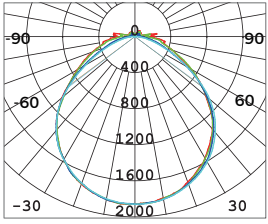

Optics

Accessories

Material

Description