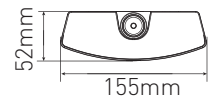

Mechanical Characteristics

Certification	CE / Rohs / Dmark
Ingress protection rating(IP)	IP44
Impact resistance(IK)	IK07
Ambient temperature	-20~40°C
Protective class	Class I
Glow wire	650°C
Profile	White coating metal+PMMA prismatic diffuser
Cable entry	One cable entry at each endcap and two top entries at the back of the luminaire
Terminal	5x2.5mm ² push-in terminal
Housing color	White
Weight(Net)	600mm-1.8KG / 1250mm-2.8KG / 1550mm-3.3KG
Installation	Surface mounted / Cable wire / Wire suspension Wall mounted

Photometrical Characteristics

CCT	3000 / 4000 / 5000 / 6500K
CCT Adjustable	3000K-4000K
CRI	80~95
Luminous flux	1430~7500lm
Luminous efficacy (with frost film)	600mm : 130lm/W 1200/1500mm : 140lm/W
Luminous efficacy (without frost film)	600mm : 150lm/W 1200/1500mm : 160lm/W
SDCM	3
Beam angle	105° (prismatic diffuser with frost film)
UGR	22
Service life	L80B10:100000h
Photobiological safety	RG0