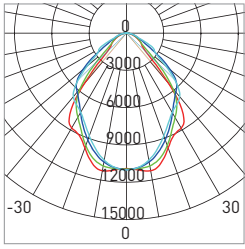

Optics

Accessories

Material

Description