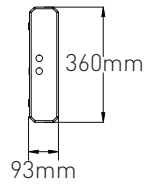

Mechanical Characteristics

Certification	DIN18032-3 / CE / ROHS
Ingress protection rating(IP)	IP20
Impact resistance(IK)	IK10
Ambient temperature	-20~40°C
Protective class	Class I
Glow wire	650°C
Profile	Sheet metal
Cable entry	Entry on both ends
Terminal connector	3/5 push-in terminal connector
Housing color	White
Weight(Net)	11.5KG
Installation	Ceiling mounted Suspension
Installation Height	4-20M

Photometrical Characteristics

CCT	3000 / 4000 / 5000 / 6500K
CRI	80~95
Luminous flux	12500 / 18750 / 25000lm
Luminous efficacy	125lm/w
SDCM	3
Beam angle	90°
UGR	100W(19); 150W(20); 200W(22)
Service life	L80B10:100000h
Photobiological safety	RG0